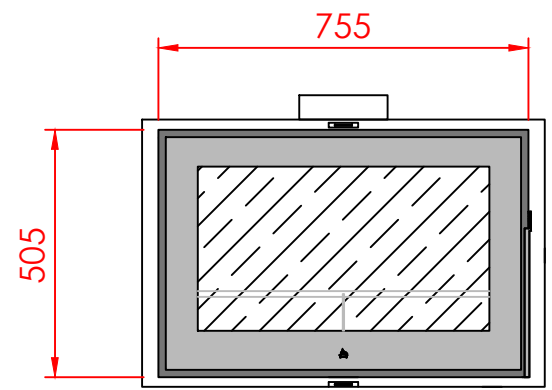

TOP

FRONT

SIDE

Series:	INSERTS
Model:	INSERT
Type:	77-55
Specials:	

All dimensions in mm
 General dimension tolerances up to 7mm
 All illustrations and drawings are protected by copyright.
 Exploitation or publication, even of individual details,
 only with our permission.
 Technical changes and errors reserved.