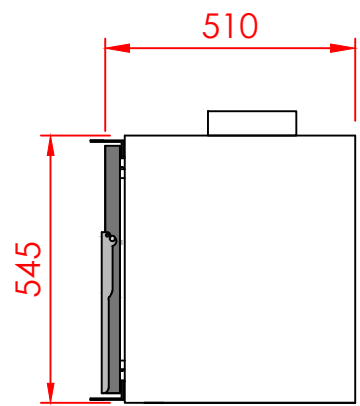

TOP

FRONT

SIDE

Series:	INSERTS
Model:	INSERT
Type:	77-55
Specials:	

All dimensions in mm
 General dimension tolerances up to 7mm
 All illustrations and drawings are protected by copyright.
 Exploitation or publication, even of individual details,
 only with our permission.
 Technical changes and errors reserved.